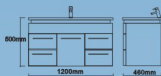

BGW1200WH

BGW600WH

BGW900WH

Caboom®

'BG' Series Vanity

Free-Standing

For when you want to go back to basics, we now offer the Caboom 'BG' Series.

This range is not only for **buffers** or the bathroom on a **budget**. Simplistic but stylish, this range will stand out and help to highlight all those modern features and colours you have selected in creating your ideal bathroom.