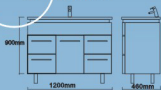

Caboom®

'BG' Series Vanity

Free-Standing

For when you want to go back to basics, we now offer the Caboom 'BG' Series.

This range is not only for **buffers** or the bathroom on a **budget**. Simplistic but stylish, this range will stand out and help to highlight all those modern features and colours you have selected in creating your ideal bathroom.

BGS1200WH

Caboom International Pty Ltd
(head office)

Queensland

14 Josephine Street
Loganholme QLD 4129
T: 61-7-3801 1113
F: 61-7-3801 5561
E: admin.qld@caboom.com.au

South Australia

2 Seaforth Avenue
Somerton Park SA 5044
T: 61-8-8358 6200
F: 61-8-8358 5300
E: Andrew@bladeninnerdist.com.au

Tasmania

P.O. Box 94
Blackmans Bay TAS 7052
T: 61-400 856 703
F: 61-3-6229 1684
E: pp07@blgpond.com