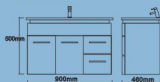

BGW1200WH

BGW600WH

BGW900WH

Caboom®

'BG' Series Vanity

Free-Standing

For when you want to go back to basics, we now offer the Caboom 'BG' Series.

This range is not only for **buffers** or the bathroom on a **budget**. Simplistic but stylish, this range will stand out and help to highlight all those modern features and colours you have selected in creating your ideal bathroom.