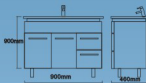

Caboom®

'BG' Series Vanity

Free-Standing

For when you want to go back to basics, we now offer the Caboom 'BG' Series.

This range is not only for **buffers** or the bathroom on a **budget**. Simplistic but stylish, this range will stand out and help to highlight all those modern features and colours you have selected in creating your ideal bathroom.

BGS1200WH

Caboom International Pty Ltd
(head office)

Queensland

14 Josephine Street
Loganholme QLD 4129
T: 61-7-3801 1113
F: 61-7-3801 5561
E: admin.qld@caboom.com.au

South Australia

2 Seaforth Avenue
Somerton Park SA 5044
T: 61-8-8358 6200
F: 61-8-8358 5300
E: Andrew@bladeninnerdist.com.au

Tasmania

P.O. Box 94
Blackmans Bay TAS 7052
T: 61-400 856 703
F: 61-3-6229 1684
E: pp07@blgpond.com