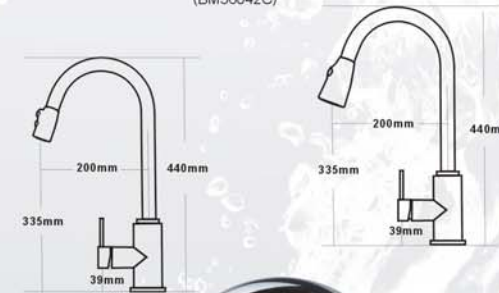

KPT660
(FM56021C)