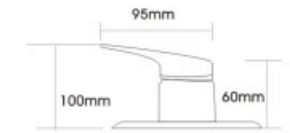

**SQT550**  
Wall-Mounted Spout

**SQT757**  
Wall-Mounted Spout

**SQT751**  
Bath Spout

**CAT770** Shower/Basin Mixer

**CAT771** Shower Mixer with Diverter

**CAT780** Shower/Basin Mixer

**CAT781** Shower Mixer with Diverter