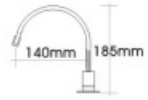

SQT720
Basin Mixer