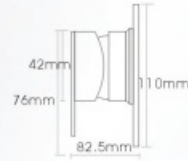

**SQT550**  
Wall-Mounted Spout

**SQT757**  
Wall-Mounted Spout

**SQT751**  
Bath Spout

**CAT770** Shower/Basin Mixer

**CAT771** Shower Mixer with Diverter

**CAT780** Shower/Basin Mixer

**CAT781** Shower Mixer with Diverter