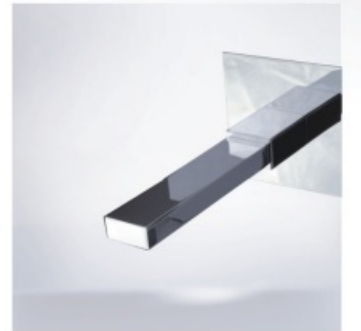

SQT550
Wall-Mounted Spout