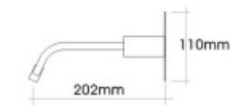

SQT757
Wall-Mounted Spout