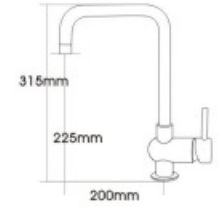

**SQT550**  
Wall-Mounted Spout

**SQT757**  
Wall-Mounted Spout

**SQT751**  
Bath Spout

**CAT770** Shower/Basin Mixer

**CAT771** Shower Mixer with Diverter

**CAT780** Shower/Basin Mixer

**CAT781** Shower Mixer with Diverter

**CAT820**

Bath/Basin Spout

**CAT830**

Bath/Basin Spout

**CAT040**  
Basin Mixer

**CAT050**  
Basin Mixer

**CAT540**  
Basin/Sink Mixer

**CAT041**  
Basin Mixer

**CAT060**  
Basin Mixer

**CAT530**  
Basin/Sink Mixer

**CAT030**  
Basin Mixer

**CAT061**  
Basin Mixer

**CAT520**  
Basin/Sink Mixer