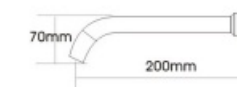

**SQT550**  
Wall-Mounted Spout

**SQT757**  
Wall-Mounted Spout

**SQT751**  
Bath Spout

**CAT770** Shower/Basin Mixer

**CAT771** Shower Mixer with Diverter

**CAT780** Shower/Basin Mixer

**CAT781** Shower Mixer with Diverter