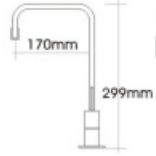

## Smart Tapware

**SQT720**  
Basin Mixer

**SQT511**  
Basin Mixer

**SQT741**  
Basin Mixer

**SQT721**  
Basin Mixer

**SQT510**  
Basin Mixer

**SQT352**  
Shower mixer with Diverter

**SQT350**  
Shower mixer