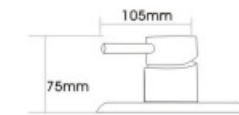

**SQT550**  
Wall-Mounted Spout

**SQT757**  
Wall-Mounted Spout

**SQT751**  
Bath Spout

**CAT770** Shower/Basin Mixer

**CAT771** Shower Mixer with Diverter

**CAT780** Shower/Basin Mixer

**CAT781** Shower Mixer with Diverter