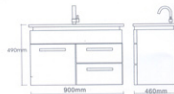

UB2

UB2:U900WWH/UT900WH/H116/CAT040