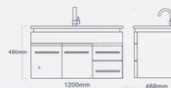

UD3:U1200WB/E1200B/SQT720