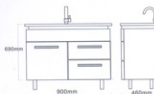

Still offering high gloss *White*, we also now offer new *Ash* and *Beige* finishes. Not stopping there, the choice of *China* or *Stone* top gives you even more options when designing your bathroom project.

Caboom Bathrooms are now even easier when *They are all about 'V'!*

Caboom Vanity

VANITY COLOUR:

Ash Beige White

U SERIES 2009 NEW DESIGN

STONE COLOUR:

Dark Brown/ Malt Brown/Shell White